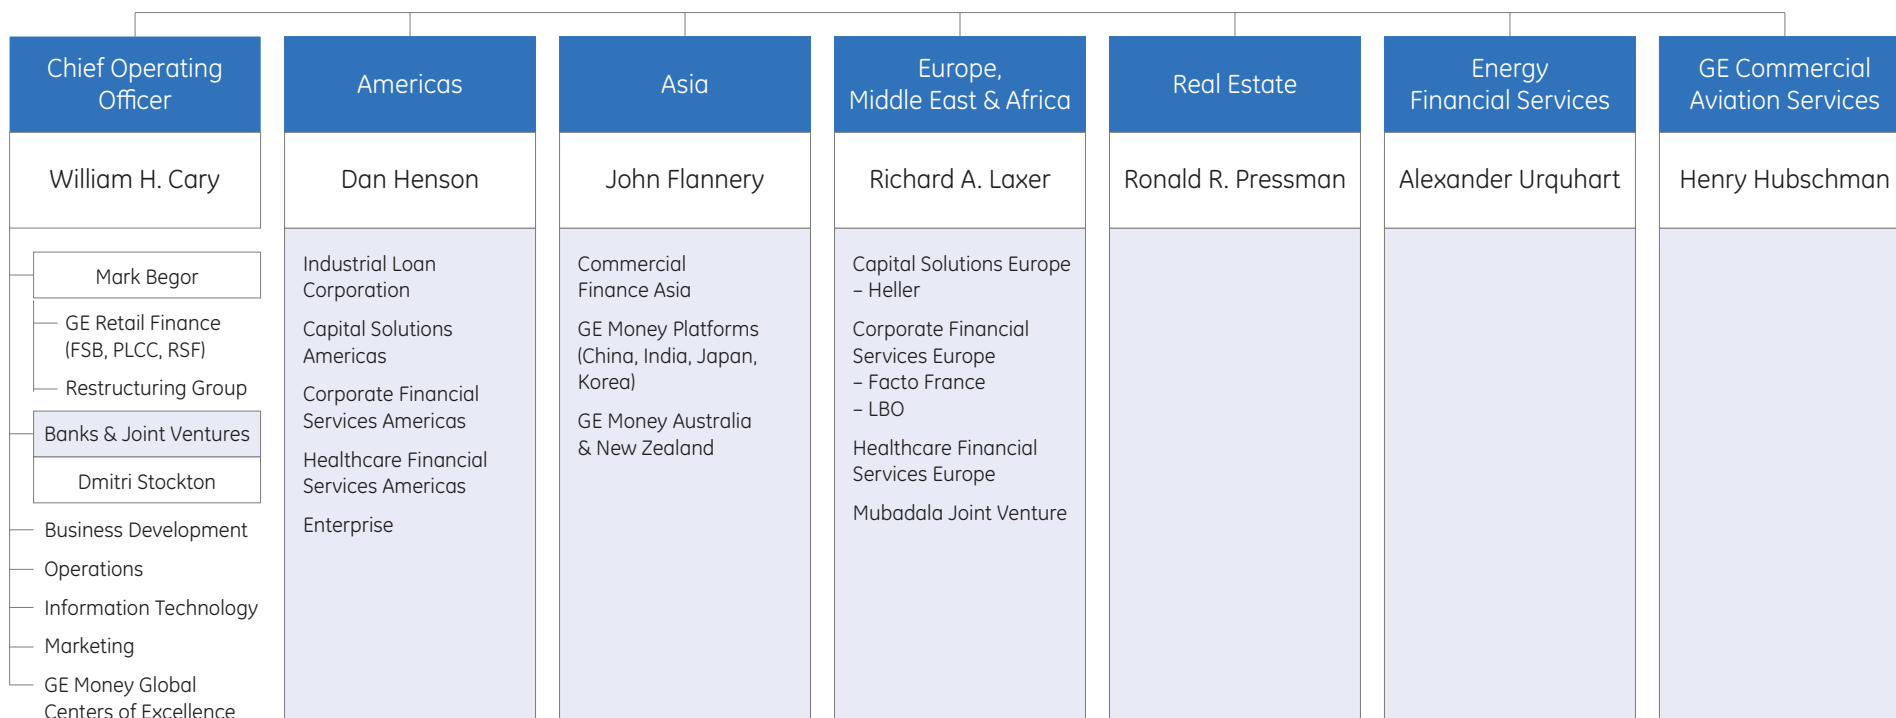

imagination at work

# GE Capital Organization Chart

LAST UPDATE NOVEMBER 2008

## GE Capital

**Michael A. Neal**  
 Vice Chairman, GE  
 Chairman, GE Capital